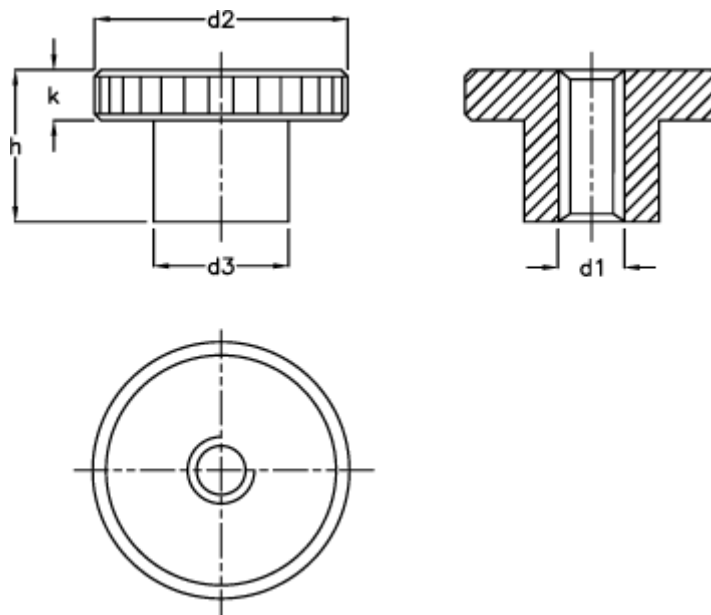

Article number: 20704509

Description: E+G Knurled nut DIN 466-M6

Measures

$d_1 = M 6$
 $d_2 = 24$
 $d_3 = 12$
 $h = 15.0$
 $K = 5.0$